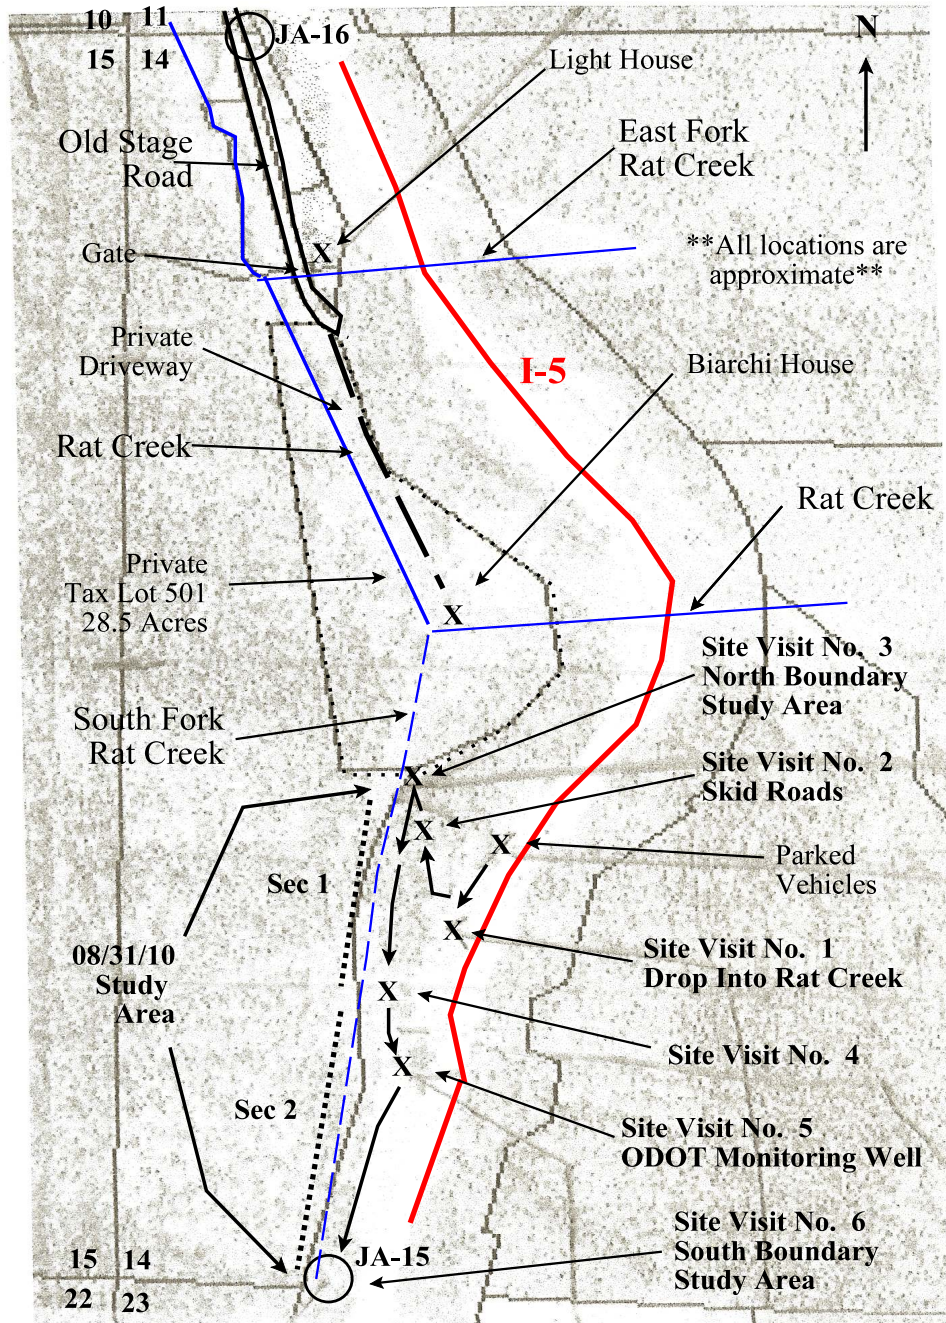

Map 15. SOU August 31, 2010 Field Work On North Side Of Sexton Pass In South Fork of Rat Creek: Section 14. T.34S., R.6W., WM

September 3, 2010

Legend: Appendix A, Map 15.

Footnote 1. The Southern Oregon University (SOU) party was lead by Chelsea Rose, Staff Archeologist, SOU Laboratory of Anthropology (i.e., Rose; Julia Johnson, Staff Archeologist; Roger Roberts, Volunteer; Chuck Eccleston, Volunteer; Kelly Rarey, Volunteer; and Mike Walker Volunteer).