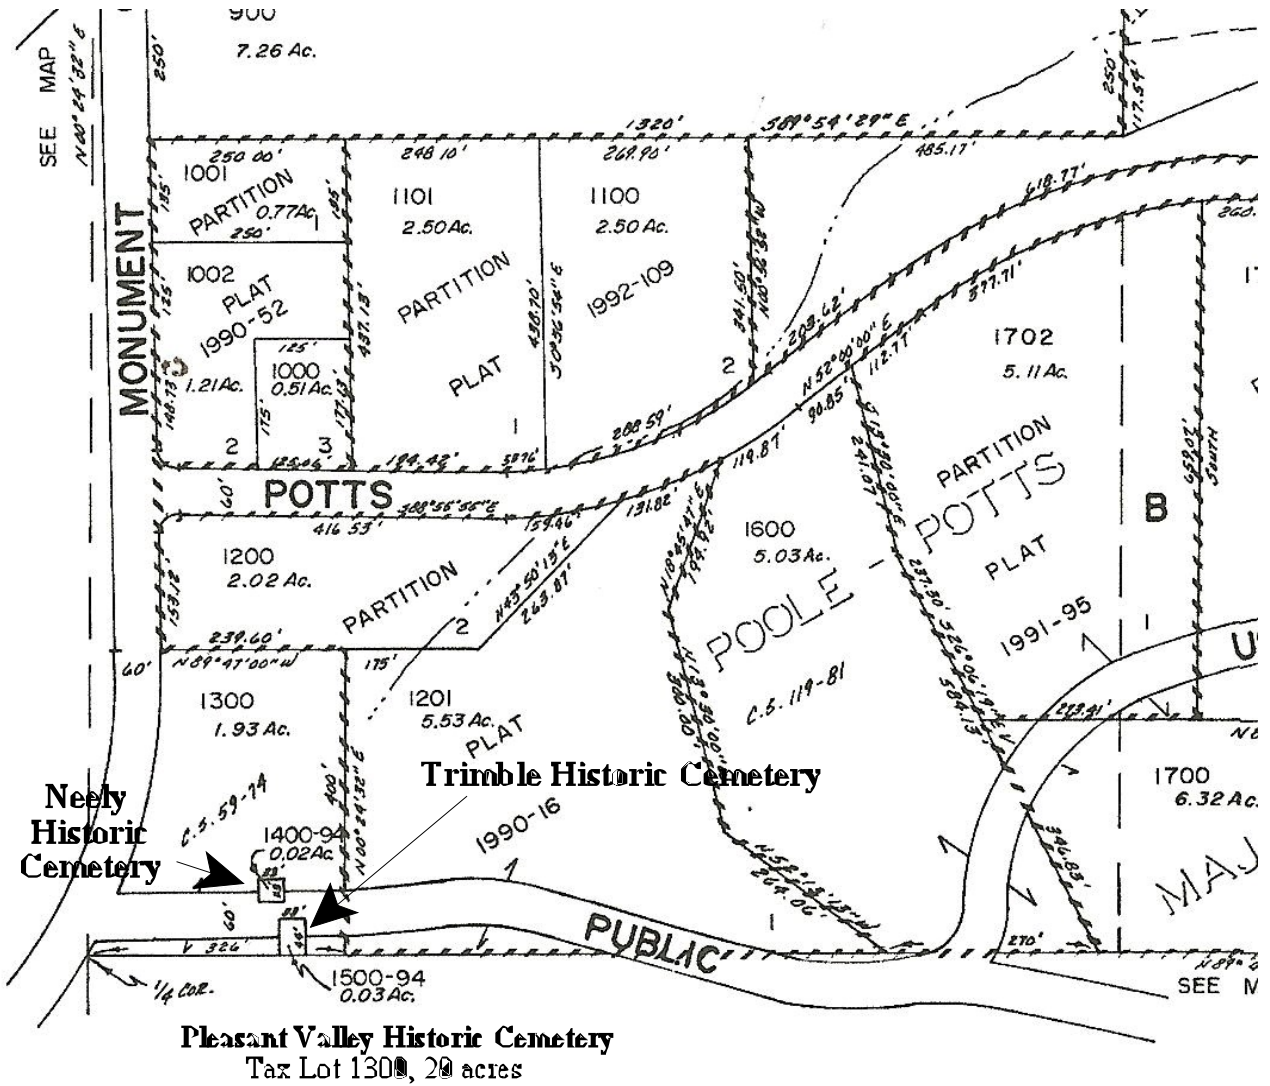

N&TG Map 5. Neely & Trimble Historic Cemeteries

Josephine County, Oregon Assessor Map:
NW 1/4, Section 11, T.35S., R.6W., WM

Hugo Graves Team
Hugo Neighborhood Association & Historical Society

September 10, 2014

- Neely Historic Cemetery: Tax Lot 1400-94, 0.02 Acres
- Trimble Historic Cemetery: Tax Lot 1500-94, 0.03 Acres
- Pleasant Valley Historic Cemetery: Tax Lot 1300, 20.00 Acres
- 1/4 Corner is the "beginning point" in many of the applicable Neely & Trimble deeds' surveys