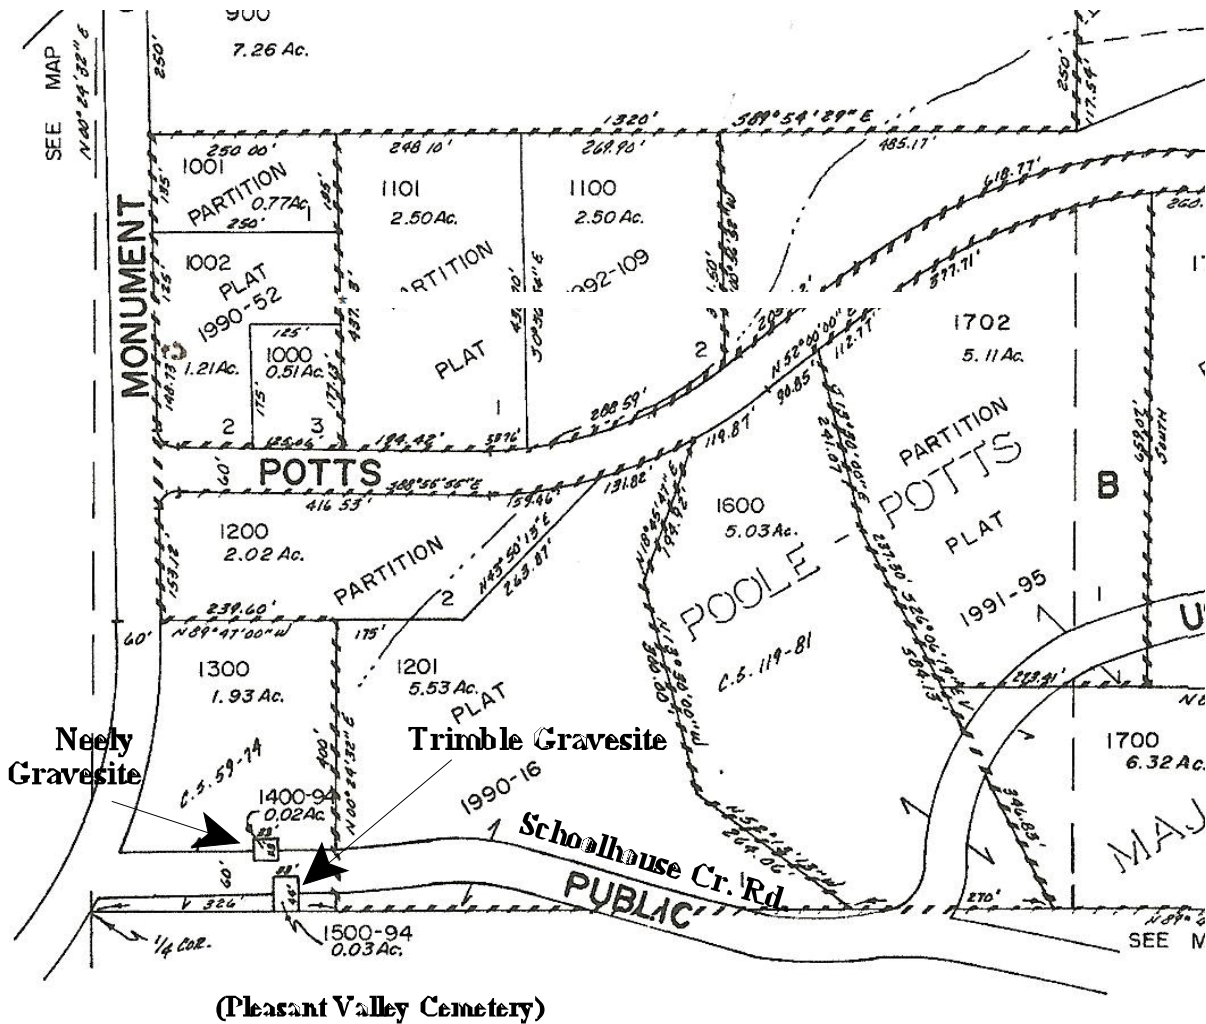

Hugo Cemeteries  
<http://www.hugoneighborhood.org/cemeteries.htm>

Hugo Home Graves  
<http://www.hugoneighborhood.org/hugohomegraves.htm>

**Map of Gravesites** N&TG Map 5. Neely & Trimble Gravesites (see following)

Neely Gravesite: Tax Lot 1400-94, 0.02 Acres

Trimble Gravesite: Tax Lot 1500-94, 0.03 Acres

1/4 Corner is the "beginning point" in many of the applicable Neely & Trimble deeds' surveys