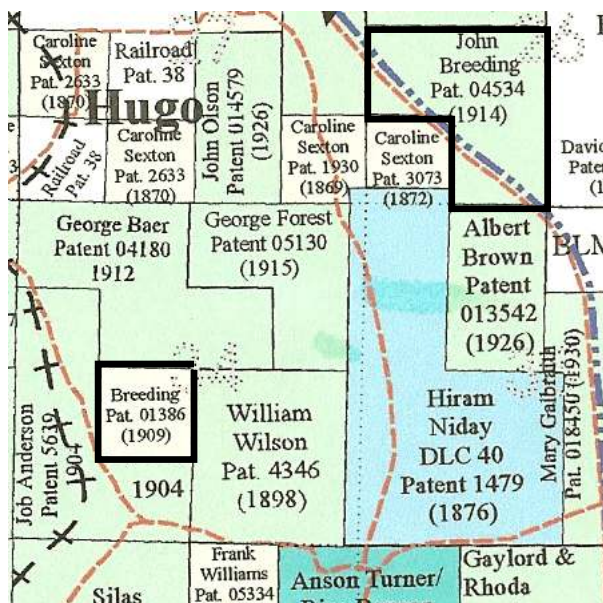

### John Thomas Breeding

Born: 1878 Oregon  
 Father's Birth Place: Missouri  
 Mother's Birth Place: Oregon

### Maud E. Breeding

Born: 1884 Oregon  
 Father's Birth Place: California  
 Mother's Birth Place: Missouri

**1909 John Breeding Cash Entry** Breeding purchased 40 acres under Cash Entry No. 01386 in Josephine County, Oregon. It was issued March 25, 1909 to John T. Breeding (April 24, 1820: Sale-Cash Entry (3 Stat. 566)).<sup>1-2</sup>

## John Breeding Family, Early Hugo Settler Family: ca., 1909 - 1920s

**1913** Mrs. Breeding's two sisters, the Misses Harvie, of Rogue River, were visiting her this week. *Rogue River Courier*. January 18, 1913. Hugo.

**1914 John Thomas' Hugo Homestead** On June 15, 1914 John Thomas Breeding was issued a homestead certificate for 120 acres in Hugo, Oregon (Patent No. 04534).<sup>1-2</sup>

*John Breeding's Hugo Holdings: 1909 - 1914*