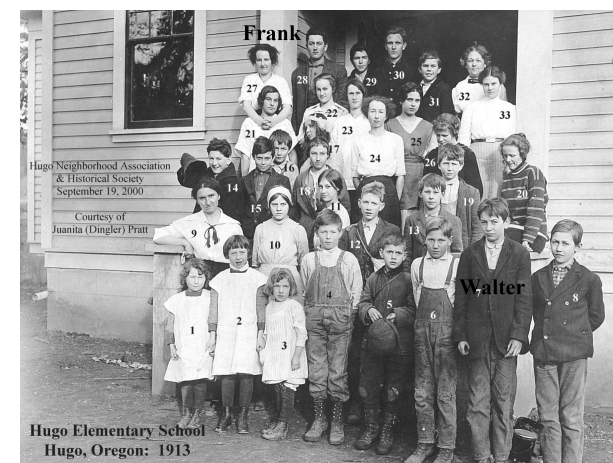

Mike Walker, Education Chair
3388B Merlin Rd #195
Grants Pass, Oregon 97526

Karen Rose, Web Master
575 Red Mountain Drive
Grants Pass, Oregon 97526

Not Quality Controlled, Nor Edited

FRANK WARD FAMILY: HUGO SETTLERS

Very Draft
Brochure 408 Of Hugo's Early
Settler Brochure Series

*Frank & Walter Ward,
Hugo Elementary School: 1913*

February 4, 2008

**Hugo Neighborhood Association &
Historical Society**

Brochure 408 in Hugo's Early Settler Brochure Series
HNA&HS 2008 - 408