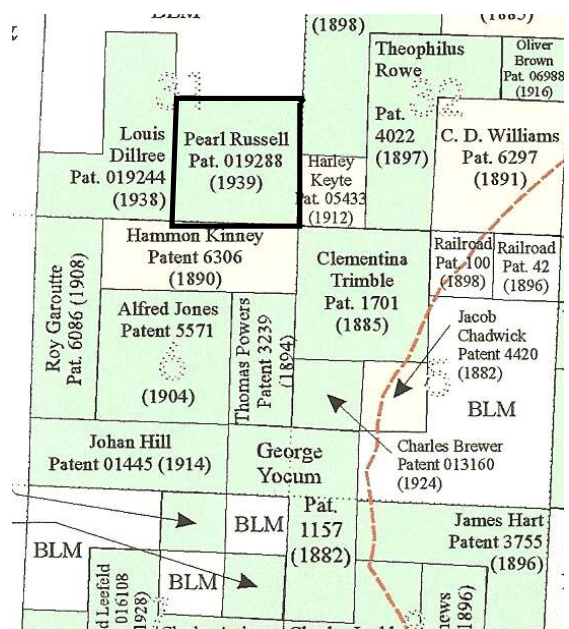

Hugo's Early Settlers

For purposes of the Hugo's Settler brochure series, an early Hugo settler includes anyone who lived there sometime from 1900 through the 1930s.

Pearl R. Russell

Born:
Birth Place:
Father's Birth Place:
Mother's Birth Place:

??

Born:
Birth Place:
Father's Birth Place:
Mother's Birth Place:

Simple ancestry search for Josephine Couty, Oregon 1930. There was a 44 year-old Pearl R. Russel in the Currinsville Precinct, Clackamas County, Oregon. 1/21/08

1920 Joy Russell of Merlin, is attending the Hugo high school. *Rogue River Courier*, September 17, 1920. Hugo. ??

Pearl Russell Family, Early Hugo Settler Family: ca., 1930s - 19?? -

1939 Pearl Russell's Hugo Homestead On September 19, 1939 Pearl R. Russell was issued a homestead certificate for 160 acres in Hugo, Oregon (Patent No. 019288).¹⁻²

The Russell's homestead was one of the last two homestead patents issued by the federal government in Hugo, Oregon.

1955 It was in other hands by 1955.³

Pearl Russell's Hugo Homestead: 1939

More Information

1920⁴ The opening of further tracts in the forfeited O. & C. land grant to homestead settlement is attracting the attention of the land hungry of the nation, and thousands will be attracted to Oregon to investigate the lands. Not all who come will settle on these tracts, but many who do not find fortune in that direction will become interested in other lands, and there will be a great stimulation in land movement. These visitors from the east are not going to return from the west once they have seen the advantages offered for home building here.

1930 Homesteads

1930 Mary Galbraith
1932 John Kidwell
1935 Harvey Ritchie
1936 LeRoy Norton
1937 Jay Rumbaugh
1937 Charles Brewer
1937 Henry Kile
1938 Louis Dillree
1939 Pearl Russell
1939 Royal Wilson

Want more information? Contact an officer of the *Hugo Neighborhood* on how you can become involved in your community's history and land use.

1. Bureau of Land Management (BLM), General Land Office (GLO) Records. 2007. Official Federal Land Records Site (<http://www.glorerecords.blm.gov/>). Internet.

2. Hugo Neighborhood. 2007. *Hugo Pioneers*. Map Of Federal Land Transfer in Hugo, Oregon. Hugo, OR.

3. Metsher, Chas. F. 1955 *Metsker Map. Josephine County, Oregon*. Portland, OR.

4. *Rogue River Courier*. March 19, 1920. Coming For Homesteads; Hugo Neighborhood. 2008. *Hugo Homesteads*. Hugo, Or.