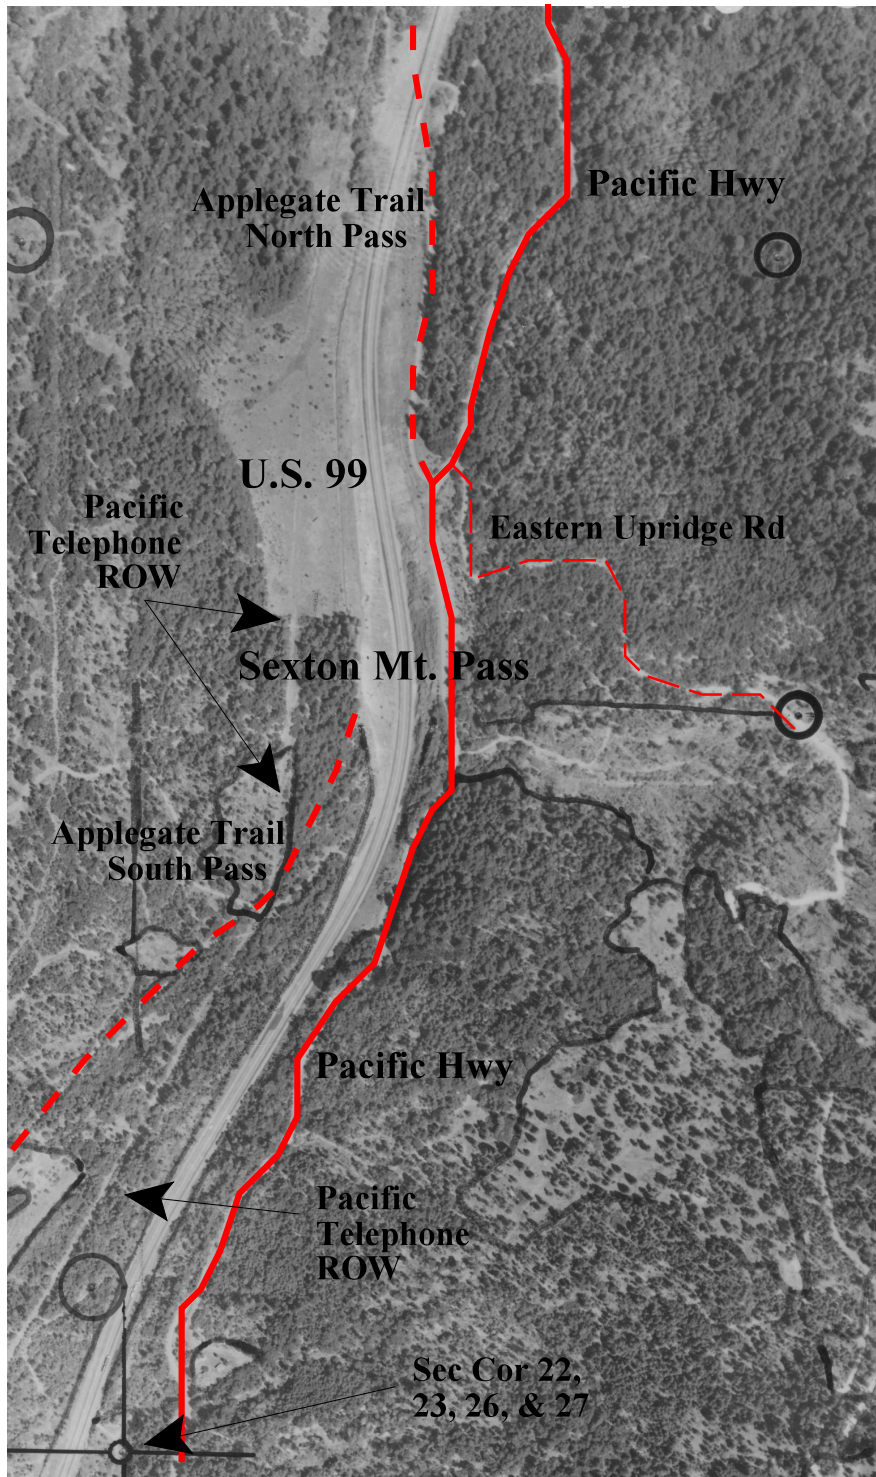

Aerial 2. Sexton Mountain Pass Region: 1959

Aerial 2A. Sexton Mt. Pass (Overview): 1959
Base Aerial Courtesy of BLM

C:\Documents and Settings\mike\My Documents\Genealogy\Applegate Trail GLO Surveyed Points\JA15 South Rat Creek\North Sexton Pass\Aerial 2 Sexton Mt Pass 1959.wpd